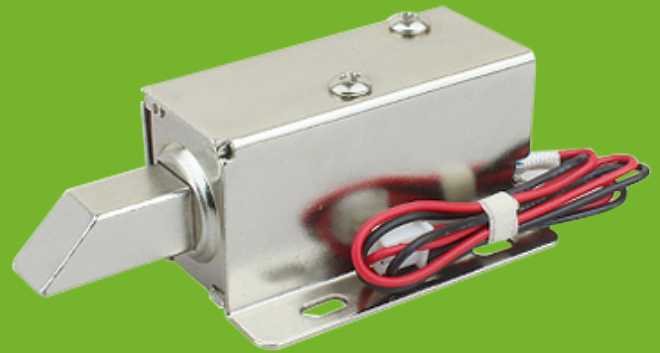

Electric Mortise Lock
Electronic Cabinet Lock For
Door Access Control System

CB-91-L

Specifications

Model No.	CB-91-L	Tongue length	23mm
Voltage	DC12V 0.8A	Working Mode	Power on- Open / Power off- Lock
Power On	<10S (Don't recommend to power on all the time)	Dimension	54 x 22 x 28mm